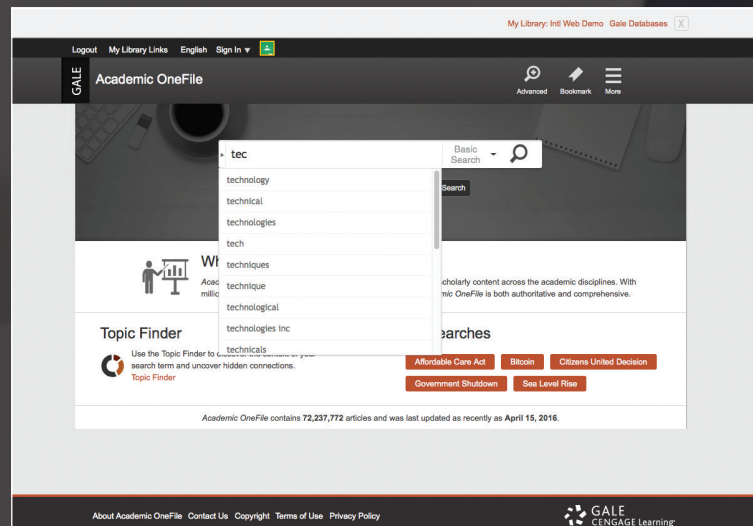

# Whatever periodical collection you're looking for, Gale offers the solution

**InfoTrac Periodical Solutions** provides what 21st-century researchers expect: instant access to complete, up-to-date content. It allows you to put the world's leading journals and reference sources at your users' fingertips, with easy-to-use features and unique search tools enabling discovery. With collections tailored to specific types of user from scholarly and academic to business, school and general interest, *InfoTrac* has something to offer all libraries.

Key InfoTrac titles include:

- **Academic OneFile** is a sophisticated, current and easy-to-use resource for extensive research. Home to approximately 17,000 journals, *Academic OneFile* delivers quality content for students, scholars and general researchers.
- **InfoTrac Custom Journals** for a bespoke subscription to whichever periodicals you require.
- **Over 30 subject-specific collections** populated by the most relevant periodicals for particular areas of study  
**and many more!**